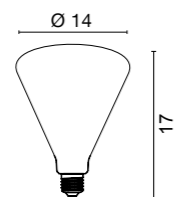

Sorgenti - Bulbs

1606

LED 6W 540lm 2700K CRI>90

Dim