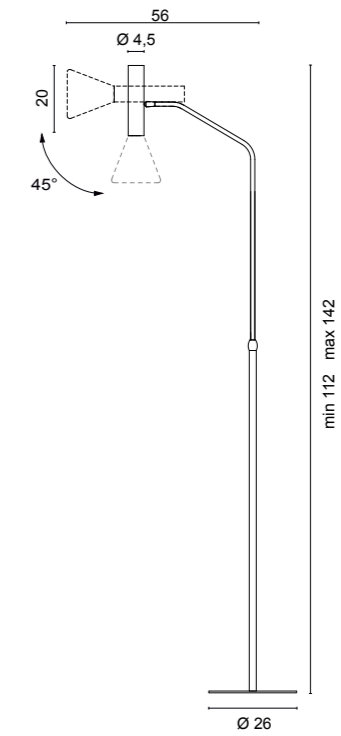

Sorgenti - Bulbs

1606

LED 6W 540lm 2700K CRI>90

Dim

1607

LED 6W 540lm 2700K CRI>90

Dim