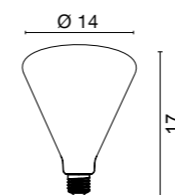

Sorgenti - Bulbs

1606

LED 6W 540lm 2700K CRI>90

Dim