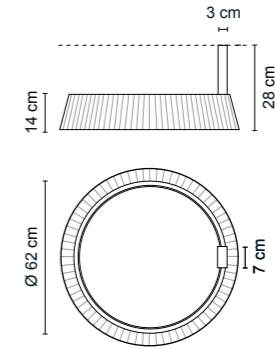

Charme

5610 1,80 kg

- .01 Bianco - White
- .35 Sabbia - Sand
- .42 Tortora - Dove grey

- /W LED 27W 3750lm 4000K
- /WW LED 27W 3600lm 3000K
- /XW LED 27W 3225lm 2700K

A richiesta finitura del paralume personalizzata - Upon request custom finish shade