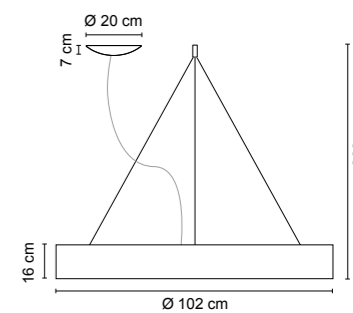

1571 3,00 kg

.01 Bianco - White

.02.01 Nero / interno bianco - Out black / in white

.02.21 Nero / interno dorato lucido - Out black / in shiny gold

/W LED 54W 7200lm 4000K

/WW LED 54W 7140lm 3000K

/XW LED 54W 6450lm 2700K

F, Recycled, CRI >90, R