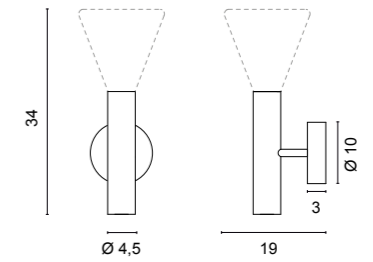

Olim

4608 0,60 kg

Struttura in **ottone**
Structure in **brass**

.21 Dorato lucido - Shiny golded

.25 Dorato satinato - Satin gold

E27 LED

4609 0,70 kg

Struttura in **ottone**
Structure in **brass**

.21 Dorato lucido - Shiny golded

.25 Dorato satinato - Satin gold

E27 LED