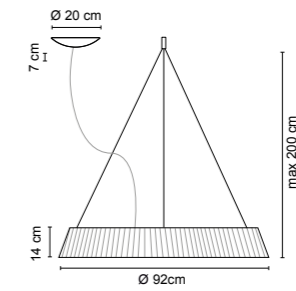

A richiesta finitura del paralume personalizzata - Upon request custom finish shade

1593 2,50 kg

- **.01** Bianco - White
- **.35** Sabbia - Sand
- **.42** Tortora - Dove grey

- **/W** LED 37,5W 5000lm 4000K
- **/WW** LED 37,5W 4958lm 3000K
- **/XW** LED 37,5W 4479lm 2700K

A richiesta finitura del paralume personalizzata - Upon request custom finish shade