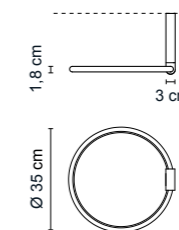

Lancia Tonda

Lancia Tonda

5602 0,75 kg

- **.01** Bianco - White
- **.02** Nero - Black
- **.25** Dorato satinato - Satin gold
- **.31** Cromato - Chromed

- **/W** LED 18W 3000lm 4000K
- **/WW** LED 18W 2975lm 3000K
- **/XW** LED 18W 2150lm 2700K

5603 1,10 kg

- **.01** Bianco - White
- **.02** Nero - Black
- **.25** Dorato satinato - Gold satin
- **.31** Cromato - Chromed

- **/W** LED 27W 3600lm 4000K
- **/WW** LED 27W 3570lm 3000K
- **/XW** LED 27W 3225lm 2700K

5604 2,30 kg

- **.01** Bianco - White
- **.02** Nero - Black
- **.25** Dorato satinato - Satin gold
- **.31** Cromato - Chromed

- **/W** LED 36W 4800lm 4000K
- **/WW** LED 36W 4760lm 3000K
- **/XW** LED 36W 4304lm 2700K

Optional

0995 0,20 kg

Piastra per installazione accoppiata
Plate for coupled installation

- **.01** Bianco - White
- **.02** Nero - Black