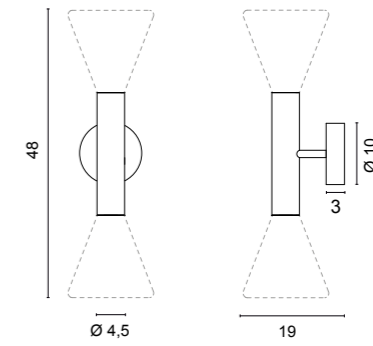

3516 4,00 kg

Struttura in **ottone**
Structure in **brass**

.21 Dorato lucido - Shiny golded

.25 Dorato satinato - Satin gold

E27 LED