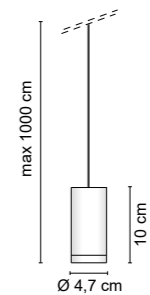

1592		0,70 kg
.02	Nero - Black	
.25	Dorato satinato - Satin gold	
.32	Nickel satinato - Nickel mat	

LED cod.	OPTION	lm/LED color
/W		LED 6,1W 17,3V 350mA CRI>80 975lm 4000K
/W/ST	Vetro satinato - Satin glass	LED 6,1W 17,3V 350mA CRI>80 975lm 4000K
/WW		LED 6,1W 17,3V 350mA CRI>80 939lm 3000K
/WW/ST	Vetro satinato - Satin glass	LED 6,1W 17,3V 350mA CRI>80 939lm 3000K
/XW		LED 6,1W 17,3V 350mA CRI>80 896lm 2700K
/XW/ST	Vetro satinato - Satin glass	LED 6,1W 17,3V 350mA CRI>80 896lm 2700K

A richiesta fascio di apertura: 24° o 58°
Upon request beam angles: 24° o 58°