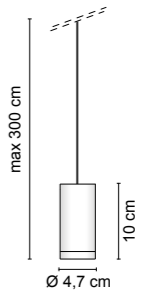

Newton System Multiplo

1591		0,50 kg
.02	Nero - Black	
.25	Dorato satinato - Satin gold	
.32	Nickel satinato - Nickel mat	

LED cod.	OPTION	lm/LED color
/W		LED 6,1W 17,3V 350mA CRI>80 975lm 4000K
/W/ST	Vetro satinato - Satin glass	LED 6,1W 17,3V 350mA CRI>80 975lm 4000K
/WW		LED 6,1W 17,3V 350mA CRI>80 939lm 3000K
/WW/ST	Vetro satinato - Satin glass	LED 6,1W 17,3V 350mA CRI>80 939lm 3000K
/XW		LED 6,1W 17,3V 350mA CRI>80 896lm 2700K
/XW/ST	Vetro satinato - Satin glass	LED 6,1W 17,3V 350mA CRI>80 896lm 2700K

A richiesta fascio di apertura: 24° o 58°
Upon request beam angles: 24° o 58°