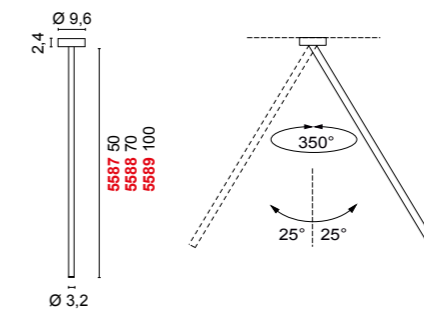

Joystick

5587 0,90 kg

- **.01** Bianco - White
- **.02** Nero - Black
- **.21** Dorato lucido - Shiny golded
- **.25** Dorato satinato - Satin gold

- **/W** LED 6,1W 17,3V 350mA 975lm 4000K
- **/WW** LED 6,1W 17,3V 350mA 939lm 3000K
- **/XW** LED 6,1W 17,3V 350mA 896lm 2700K

5588 1,00 kg

- **.01** Bianco - White
- **.02** Nero - Black
- **.21** Dorato lucido - Shiny golded
- **.25** Dorato satinato - Satin gold

- **/W** LED 6,1W 17,3V 350mA 975lm 4000K
- **/WW** LED 6,1W 17,3V 350mA 939lm 3000K
- **/XW** LED 6,1W 17,3V 350mA 896lm 2700K

5589 1,10 kg

- **.01** Bianco - White
- **.02** Nero - Black
- **.21** Dorato lucido - Shiny golded
- **.25** Dorato satinato - Satin gold

- **/W** LED 6,1W 17,3V 350mA 975lm 4000K
- **/WW** LED 6,1W 17,3V 350mA 939lm 3000K
- **/XW** LED 6,1W 17,3V 350mA 896lm 2700K

.01 Bianco - White