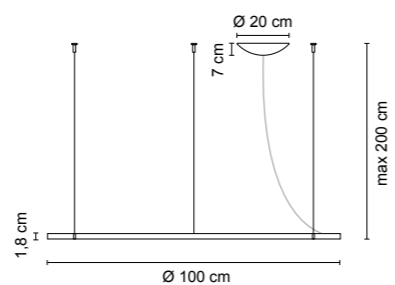

Lancia Tonda

1566 0,75 kg

- **.01** Bianco - White
- **.02** Nero - Black
- **.25** Dorato satinato - Satin gold
- **.31** Cromato - Chromed
- **.75** Decoro argento - Decor silver
- **.76** Decoro oro - Decor gold
- **.77** Decoro rame - Decor copper
- **.78** Decoro bronzo - Decor bronze

- **/W** LED 27W 3600lm 4000K
- **/WW** LED 27W 3750lm 3000K
- **/XW** LED 27W 3225lm 2700K

1562 1,10 kg

- **.01** Bianco - White
- **.02** Nero - Black
- **.25** Dorato satinato - Satin gold
- **.31** Cromato - Chromed
- **.75** Decoro argento - Decor silver
- **.76** Decoro oro - Decor gold
- **.77** Decoro rame - Decor copper
- **.78** Decoro bronzo - Decor bronze

- **/W** LED 37,5W 5000lm 4000K
- **/WW** LED 37,5W 4958lm 3000K
- **/XW** LED 37,5W 4479lm 2700K

1563 1,45 kg

- **.01** Bianco - White
- **.02** Nero - Black
- **.75** Decoro argento - Decor silver
- **.76** Decoro oro - Decor gold
- **.77** Decoro rame - Decor copper
- **.78** Decoro bronzo - Decor bronze

- **/W** LED 54W 7200lm 4000K
- **/WW** LED 54W 7140lm 3000K
- **/XW** LED 54W 6450lm 2700K

Lancia Tonda

1564 2,35 kg

- **.01** Bianco - White
- **.02** Nero - Black
- **.75** Decoro argento - Decor silver
- **.76** Decoro oro - Decor gold
- **.77** Decoro rame - Decor copper
- **.78** Decoro bronzo - Decor bronze

- **/W** LED 81W 10800lm 4000K
- **/WW** LED 81W 10710lm 3000K
- **/XW** LED 81W 9675lm 2700K

Optional

0536

Elemento per decentramento
Displacement component

- **.01** Bianco - White
- **.02** Nero - Black
- **.25** Dorato satinato - Satin gold
- **.31** Cromato - Chromed