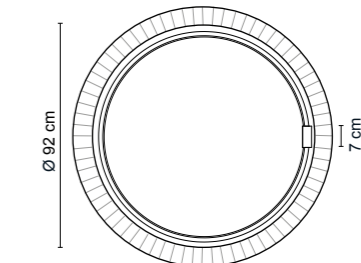

5611 3,70 kg

- .01 Bianco - White
- .35 Sabbia - Sand
- .42 Tortora - Dove grey

- /W LED 37,5W 5000lm 4000K
- /WW LED 37,5W 4958lm 3000K
- /XW LED 37,5W 4479lm 2700K

A richiesta finitura del paralume personalizzata - Upon request custom finish shade