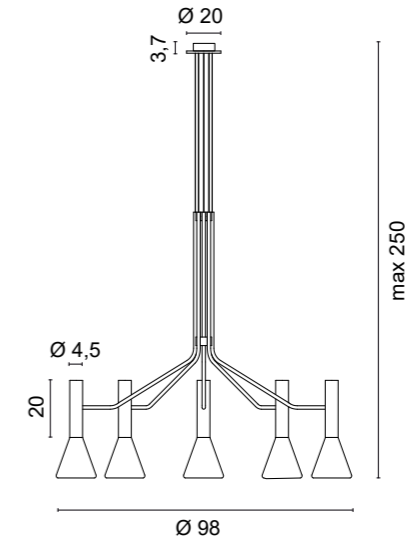

Olim

1585

7,50 kg

Struttura in **ottone**
Structure in **brass**

.21 Dorato lucido - Shiny golded

.25 Dorato satinato - Satin gold

5 x E27 LED