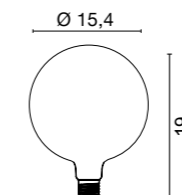

Struttura in **ottone satinato**
Structure in **satin brass**

Struttura in **ottone lucido**
Structure in **shiny brass**

Olim

Olim

1584

4,50 kg

Struttura in **ottone**
Structure in **brass**

.21 Dorato lucido - Shiny golded