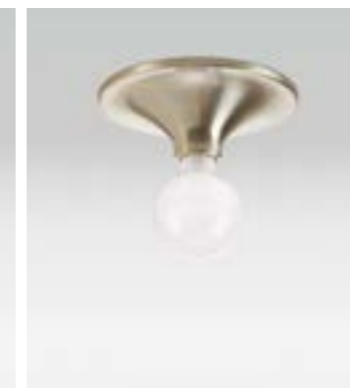

.25 Dorato satinato - Satin gold