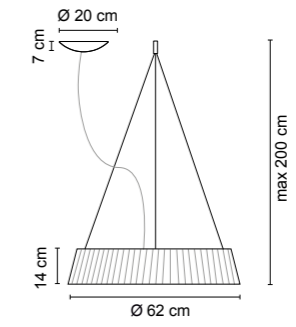

Charme
design ABS Studio
2019

Charme

.01 Bianco - White

Charme

1594 1,80 kg

- .01** Bianco - White
- .35** Sabbia - Sand
- .42** Tortora - Dove grey

- /W** LED 27W 3750lm 4000K
- /WW** LED 27W 3600lm 3000K
- /XW** LED 27W 3225lm 2700K