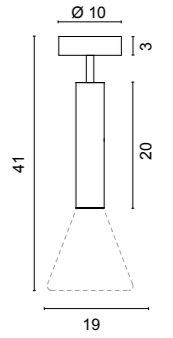

5517 0,80 kg

Struttura in **ottone**
Structure in **brass**

.21 Dorato lucido - Shiny golded
.25 Dorato satinato - Satin gold

E27 LED