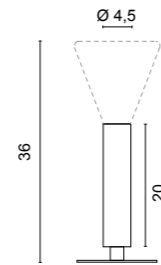

Olim

2515 1,00 kg

Struttura in **ottone**
Structure in **brass**

.21 Dorato lucido - Shiny golded
.25 Dorato satinato - Satin gold

E27 LED

Sorgenti - Bulbs

1606

LED 6W 540lm 2700K CRI>90

Dim

1607

LED 6W 540lm 2700K CRI>90

Dim

Olim

5515 0,70 kg

Struttura in **ottone**
Structure in **brass**

.21 Dorato lucido - Shiny golded
.25 Dorato satinato - Satin gold

E27 LED

5517 0,80 kg

Struttura in **ottone**
Structure in **brass**

.21 Dorato lucido - Shiny golded
.25 Dorato satinato - Satin gold

E27 LED

Sorgenti - Bulbs

1606

LED 6W 540lm 2700K CRI>90

Dim

1607

LED 6W 540lm 2700K CRI>90

Dim