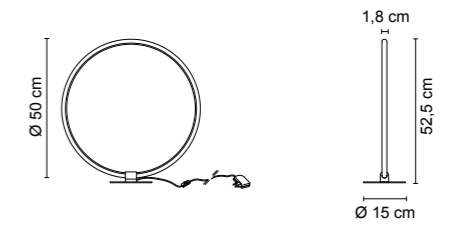

2514 1,00 kg

- **.01** Bianco - White
- **.02** Nero - Black
- **.25** Dorato satinato - Satin gold
- **.31** Cromato - Chromed

- **/W** LED 14W 1620lm 4000K
- **/WW** LED 14W 1530lm 3000K
- **/XW** LED 14W 1440lm 2700K

.01 Bianco - White