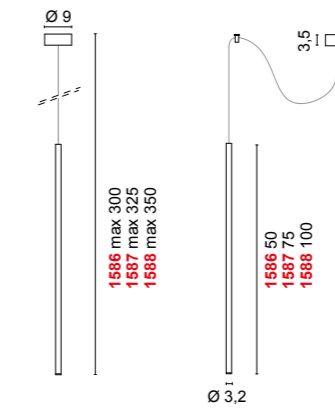

Stick

1586 0,90 kg

.01	Bianco - White
.02	Nero - Black
.21	Dorato lucido - Shiny golded
.25	Dorato satinato - Satin gold

/W	LED 6,1W 17,3V 350mA 975lm 4000K
/WW	LED 6,1W 17,3V 350mA 939lm 3000K
/XW	LED 6,1W 17,3V 350mA 896lm 2700K

1587 1,00 kg

.01	Bianco - White
.02	Nero - Black
.21	Dorato lucido - Shiny golded
.25	Dorato satinato - Satin gold

/W	LED 6,1W 17,3V 350mA 975lm 4000K
/WW	LED 6,1W 17,3V 350mA 939lm 3000K
/XW	LED 6,1W 17,3V 350mA 896lm 2700K

1588 1,10 kg

.01	Bianco - White
.02	Nero - Black
.21	Dorato lucido - Shiny Golded
.25	Dorato satinato - Satin gold

/W	LED 6,1W 17,3V 350mA 975lm 4000K
/WW	LED 6,1W 17,3V 350mA 939lm 3000K
/XW	LED 6,1W 17,3V 350mA 896lm 2700K

.01 Bianco - White