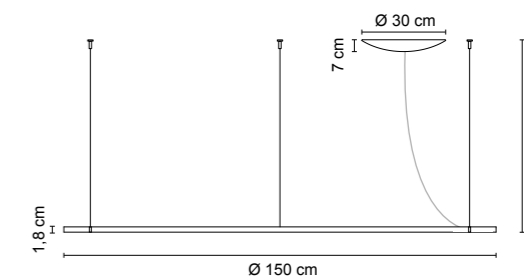

Lancia Tonda

1564 2,35 kg

- **.01** Bianco - White
- **.02** Nero - Black
- **.75** Decoro argento - Decor silver
- **.76** Decoro oro - Decor gold
- **.77** Decoro rame - Decor copper
- **.78** Decoro bronzo - Decor bronze

- **/W** LED 81W 10800lm 4000K
- **/WW** LED 81W 10710lm 3000K
- **/XW** LED 81W 9675lm 2700K