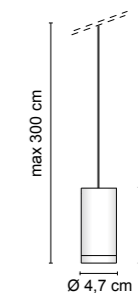

Newton System Lineare

1591		0,50 kg
.02	Nero - Black	
.25	Dorato satinato - Satin gold	
.32	Nickel satinato - Nickel mat	

LED cod.	OPTION	lm/LED color
/W		LED 6,1W 17,3V 350mA CRI>80 975lm 4000K
/W/ST	Vetro satinato - Satin glass	LED 6,1W 17,3V 350mA CRI>80 975lm 4000K
/WW		LED 6,1W 17,3V 350mA CRI>80 939lm 3000K
/WW/ST	Vetro satinato - Satin glass	LED 6,1W 17,3V 350mA CRI>80 939lm 3000K
/XW		LED 6,1W 17,3V 350mA CRI>80 896lm 2700K
/XW/ST	Vetro satinato - Satin glass	LED 6,1W 17,3V 350mA CRI>80 896lm 2700K

A richiesta fascio di apertura: 24° o 58°
Upon request beam angles: 24° o 58°