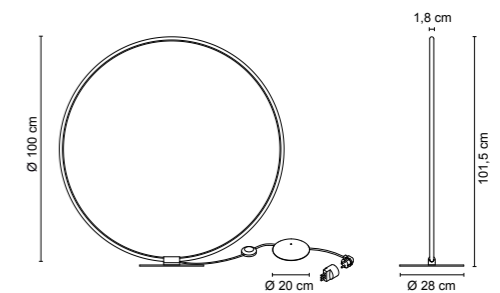

3514 3,90 kg

- **.01** Bianco - White
- **.02** Nero - Black

- **/W** LED 29W 3240lm 4000K
- **/WW** LED 29W 3060lm 3000K
- **/XW** LED 29W 2880lm 2700K