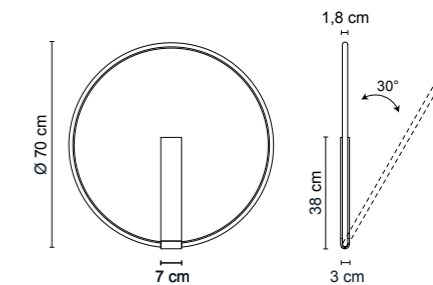

4607 2,30 kg

- **.01** Bianco - White
- **.02** Nero - Black
- **.25** Dorato satinato - Gold satin
- **.31** Cromato - Chromed

- **/W** LED 36W 4800lm 4000K
- **/WW** LED 36W 4760lm 3000K
- **/XW** LED 36W 4304lm 2700K