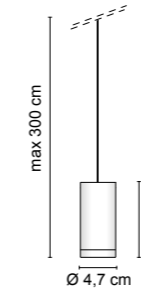

A richiesta fascio di apertura: 24° o 58°
 Upon request beam angles: 24° o 58°

1592	0,70 kg
.02	Nero - Black
.25	Dorato satinato - Satin gold
.32	Nickel satinato - Nickel mat

LED cod. OPTION	lm/LED color
/W	LED 6,1W 17,3V 350mA CRI>80 975lm 4000K
/W/ST Vetro satinato - Satin glass	LED 6,1W 17,3V 350mA CRI>80 975lm 4000K
/WW	LED 6,1W 17,3V 350mA CRI>80 939lm 3000K
/WW/ST Vetro satinato - Satin glass	LED 6,1W 17,3V 350mA CRI>80 939lm 3000K
/XW	LED 6,1W 17,3V 350mA CRI>80 896lm 2700K
/XW/ST Vetro satinato - Satin glass	LED 6,1W 17,3V 350mA CRI>80 896lm 2700K