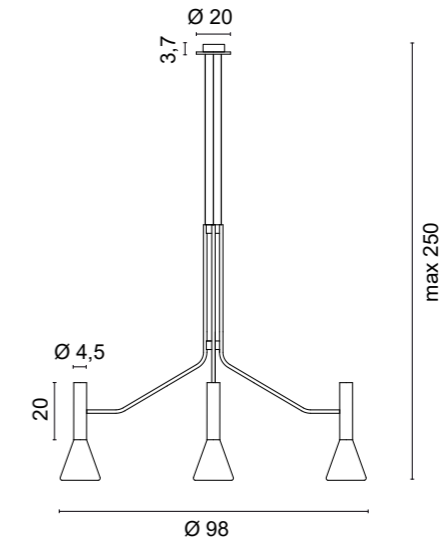

Olim

1584

4,50 kg

Struttura in **ottone**
Structure in **brass**

.21 Dorato lucido - Shiny golded

.25 Dorato satinato - Satin gold

3 x E27 LED