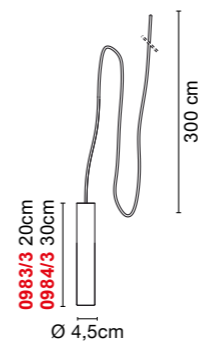

Olim

0983/5 0984/5

Struttura in **ottone** con cavo 5mt
Structure in **brass** with cable 5mt

- **.21** Dorato lucido - Shiny golded
- **.25** Dorato satinato - Satin gold

E27 LED