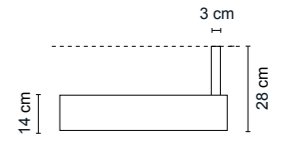

5608

3,70 kg

- **.01** Bianco - White
- **.02.01** Nero / interno bianco - Out black / in white
- **.02.21** Nero / interno dorato lucido - Out black / in shiny gold

- **/W** LED 37,5W 5000lm 4000K
- **/WW** LED 37,5W 4958lm 3000K
- **/XW** LED 37,4W 4479lm 2700K