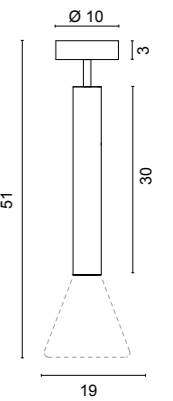

Olim

2515 1,00 kg

Struttura in **ottone**
Structure in **brass**

.21 Dorato lucido - Shiny golded
.25 Dorato satinato - Satin gold

E27 LED

Sorgenti - Bulbs

1606

LED 6W 540lm 2700K CRI>90

Dim

1607

LED 6W 540lm 2700K CRI>90

Dim

Olim

5515 0,70 kg

Struttura in **ottone**
Structure in **brass**

.21 Dorato lucido - Shiny golded
.25 Dorato satinato - Satin gold

E27 LED

5517 0,80 kg

Struttura in **ottone**
Structure in **brass**

.21 Dorato lucido - Shiny golded
.25 Dorato satinato - Satin gold

E27 LED

Sorgenti - Bulbs

1606

LED 6W 540lm 2700K CRI>90

Dim

1607

LED 6W 540lm 2700K CRI>90

Dim