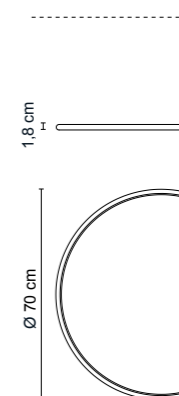

5604 2,30 kg

- **.01** Bianco - White
- **.02** Nero - Black
- **.25** Dorato satinato - Satin gold
- **.31** Cromato - Chromed

- **/W** LED 36W 4800lm 4000K
- **/WW** LED 36W 4760lm 3000K
- **/XW** LED 36W 4304lm 2700K

.01 Bianco - White