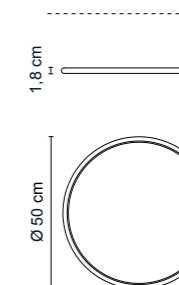

5603 1,10 kg

- **.01** Bianco - White
- **.02** Nero - Black
- **.25** Dorato satinato - Gold satin
- **.31** Cromato - Chromed

- **/W** LED 27W 3600lm 4000K
- **/WW** LED 27W 3570lm 3000K
- **/XW** LED 27W 3225lm 2700K