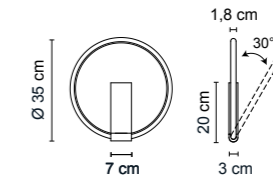

- /W** LED 18W 3000lm 4000K
- /WW** LED 18W 2975lm 3000K
- /XW** LED 18W 2150lm 2700K

4606 1,10 kg

- .01** Bianco - White
- .02** Nero - Black
- .25** Dorato satinato - Satin gold
- .31** Cromato - Chromed