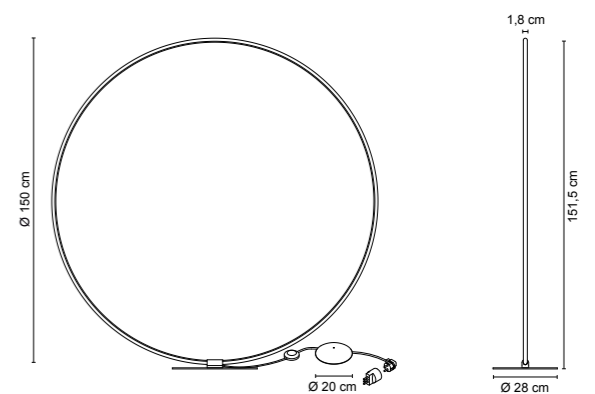

3515 4,50 kg

- **.01** Bianco - White
- **.02** Nero - Black

- **/W** LED 43W 4860lm 4000K
- **/WW** LED 43W 4590lm 3000K
- **/XW** LED 43W 4224lm 2700K