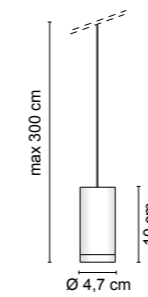

 A richiesta fascio di apertura: 24° o 58°
 Upon request beam angles: 24° o 58°

1592		0,70 kg
.02	Nero - Black	
.25	Dorato satinato - Satin gold	
.32	Nickel satinato - Nickel mat	

LED cod.	OPTION	lm/LED color
/W		LED 6,1W 17,3V 350mA CRI>80 975lm 4000K
/W/ST	Vetro satinato - Satin glass	LED 6,1W 17,3V 350mA CRI>80 975lm 4000K
/WW		LED 6,1W 17,3V 350mA CRI>80 939lm 3000K
/WW/ST	Vetro satinato - Satin glass	LED 6,1W 17,3V 350mA CRI>80 939lm 3000K
/XW		LED 6,1W 17,3V 350mA CRI>80 896lm 2700K
/XW/ST	Vetro satinato - Satin glass	LED 6,1W 17,3V 350mA CRI>80 896lm 2700K