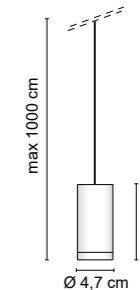

1592	0,70 kg
.02	Nero - Black
.25	Dorato satinato - Satin gold
.32	Nickel satinato - Nickel mat

LED cod. OPTION	lm/LED color
/W	LED 6,1W 17,3V 350mA CRI>80 975lm 4000K
/W/ST Vetro satinato - Satin glass	LED 6,1W 17,3V 350mA CRI>80 975lm 4000K
/WW	LED 6,1W 17,3V 350mA CRI>80 939lm 3000K
/WW/ST Vetro satinato - Satin glass	LED 6,1W 17,3V 350mA CRI>80 939lm 3000K
/XW	LED 6,1W 17,3V 350mA CRI>80 896lm 2700K
/XW/ST Vetro satinato - Satin glass	LED 6,1W 17,3V 350mA CRI>80 896lm 2700K

A richiesta fascio di apertura: 24° o 58°
Upon request beam angles: 24° o 58°