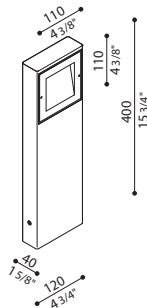

Koi 110 Post H400

LED	Specif.	Col.	Trasp.
LED 750 lm 6W real output lm 375	CL.I €	☐ ☐ ☐ ☐	LL121012□ LL121017□ LL121018□ LL121019□

A+ A+ A+
led colour
N = (4000K)
3 = (3000K, lm -5%)
2 = (2700K, lm -5%)

NEW