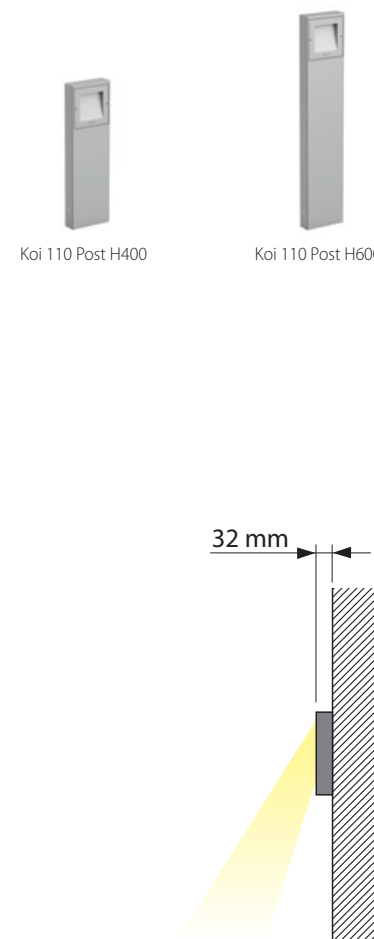

Un finto incasso asimmetrico ideale per vialetti, camminamenti e scale.

An asymmetric mock recessed fitting ideal for paths and stairs.

Un faux encastrement asymétrique idéal pour allées et escaliers.

- Alimentazione diretta 220-240V
- Finto incasso asimmetrico
- Diffusore in vetro temprato e satinato
- Corpo in alluminio pressofuso
- Predisposto per l'installazione su scatole standard 502 e 503
- Sistema di chiusura tramite viti imperdibili a cava esagonale
- Predisposto per doppio ingresso alimentazione

- *Integral ballast 220-240V*
- *An asymmetric mock recessed fitting*
- *Tempered glass diffuser with frosted effect*
- *Body made of die-cast aluminium*
- *Suitable for recess installation in standard 502 and 503*
- *Closing system by means of retractable captive hex screws*
- *Double cable entry at the back*

- *Alimentation intégrée 220-240V*
- *Un faux encastrement asymétrique*
- *Diffuseur en verre trempé effet satiné*
- *Corps en aluminium injecté*
- *Convient à une installation à encastrer avec boîtes standards 502 et 503*
- *Fermeture vis sans tête à six pans creux*
- *Possibilité alimentation double entrée*